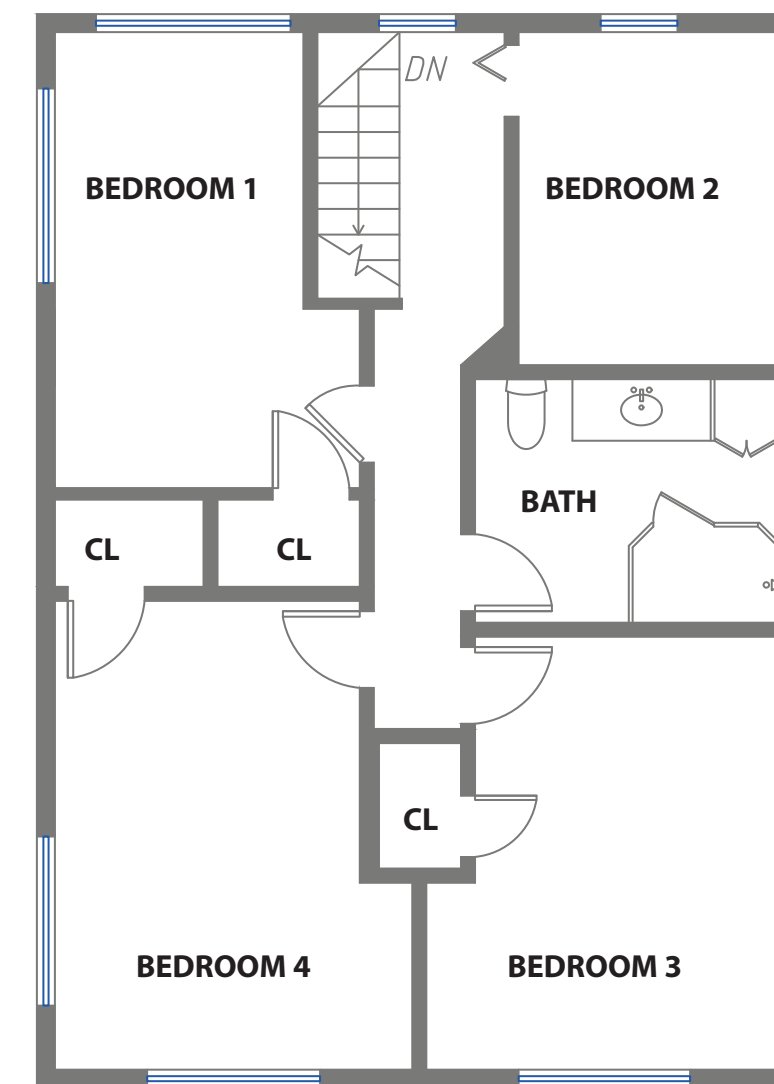

229 CYPRESS AVENUE

SAN BRUNO, CALIFORNIA

MAIN LEVEL

UPPER LEVEL

DISCLAIMER: RENDERING BY OPEN HOMES PHOTOGRAPHY.
ALL MEASUREMENTS ARE APPROXIMATE AND MAY NOT BE EXACT. DO NOT RELY ON THE ACCURACY OF
THIS FLOOR PLAN WHEN DETERMINING THE PRICE OF A PROPERTY OR MAKING DECISIONS REGARDING
BUYING OR SELLING OF PROPERTIES WITHOUT INDEPENDENT VERIFICATION.