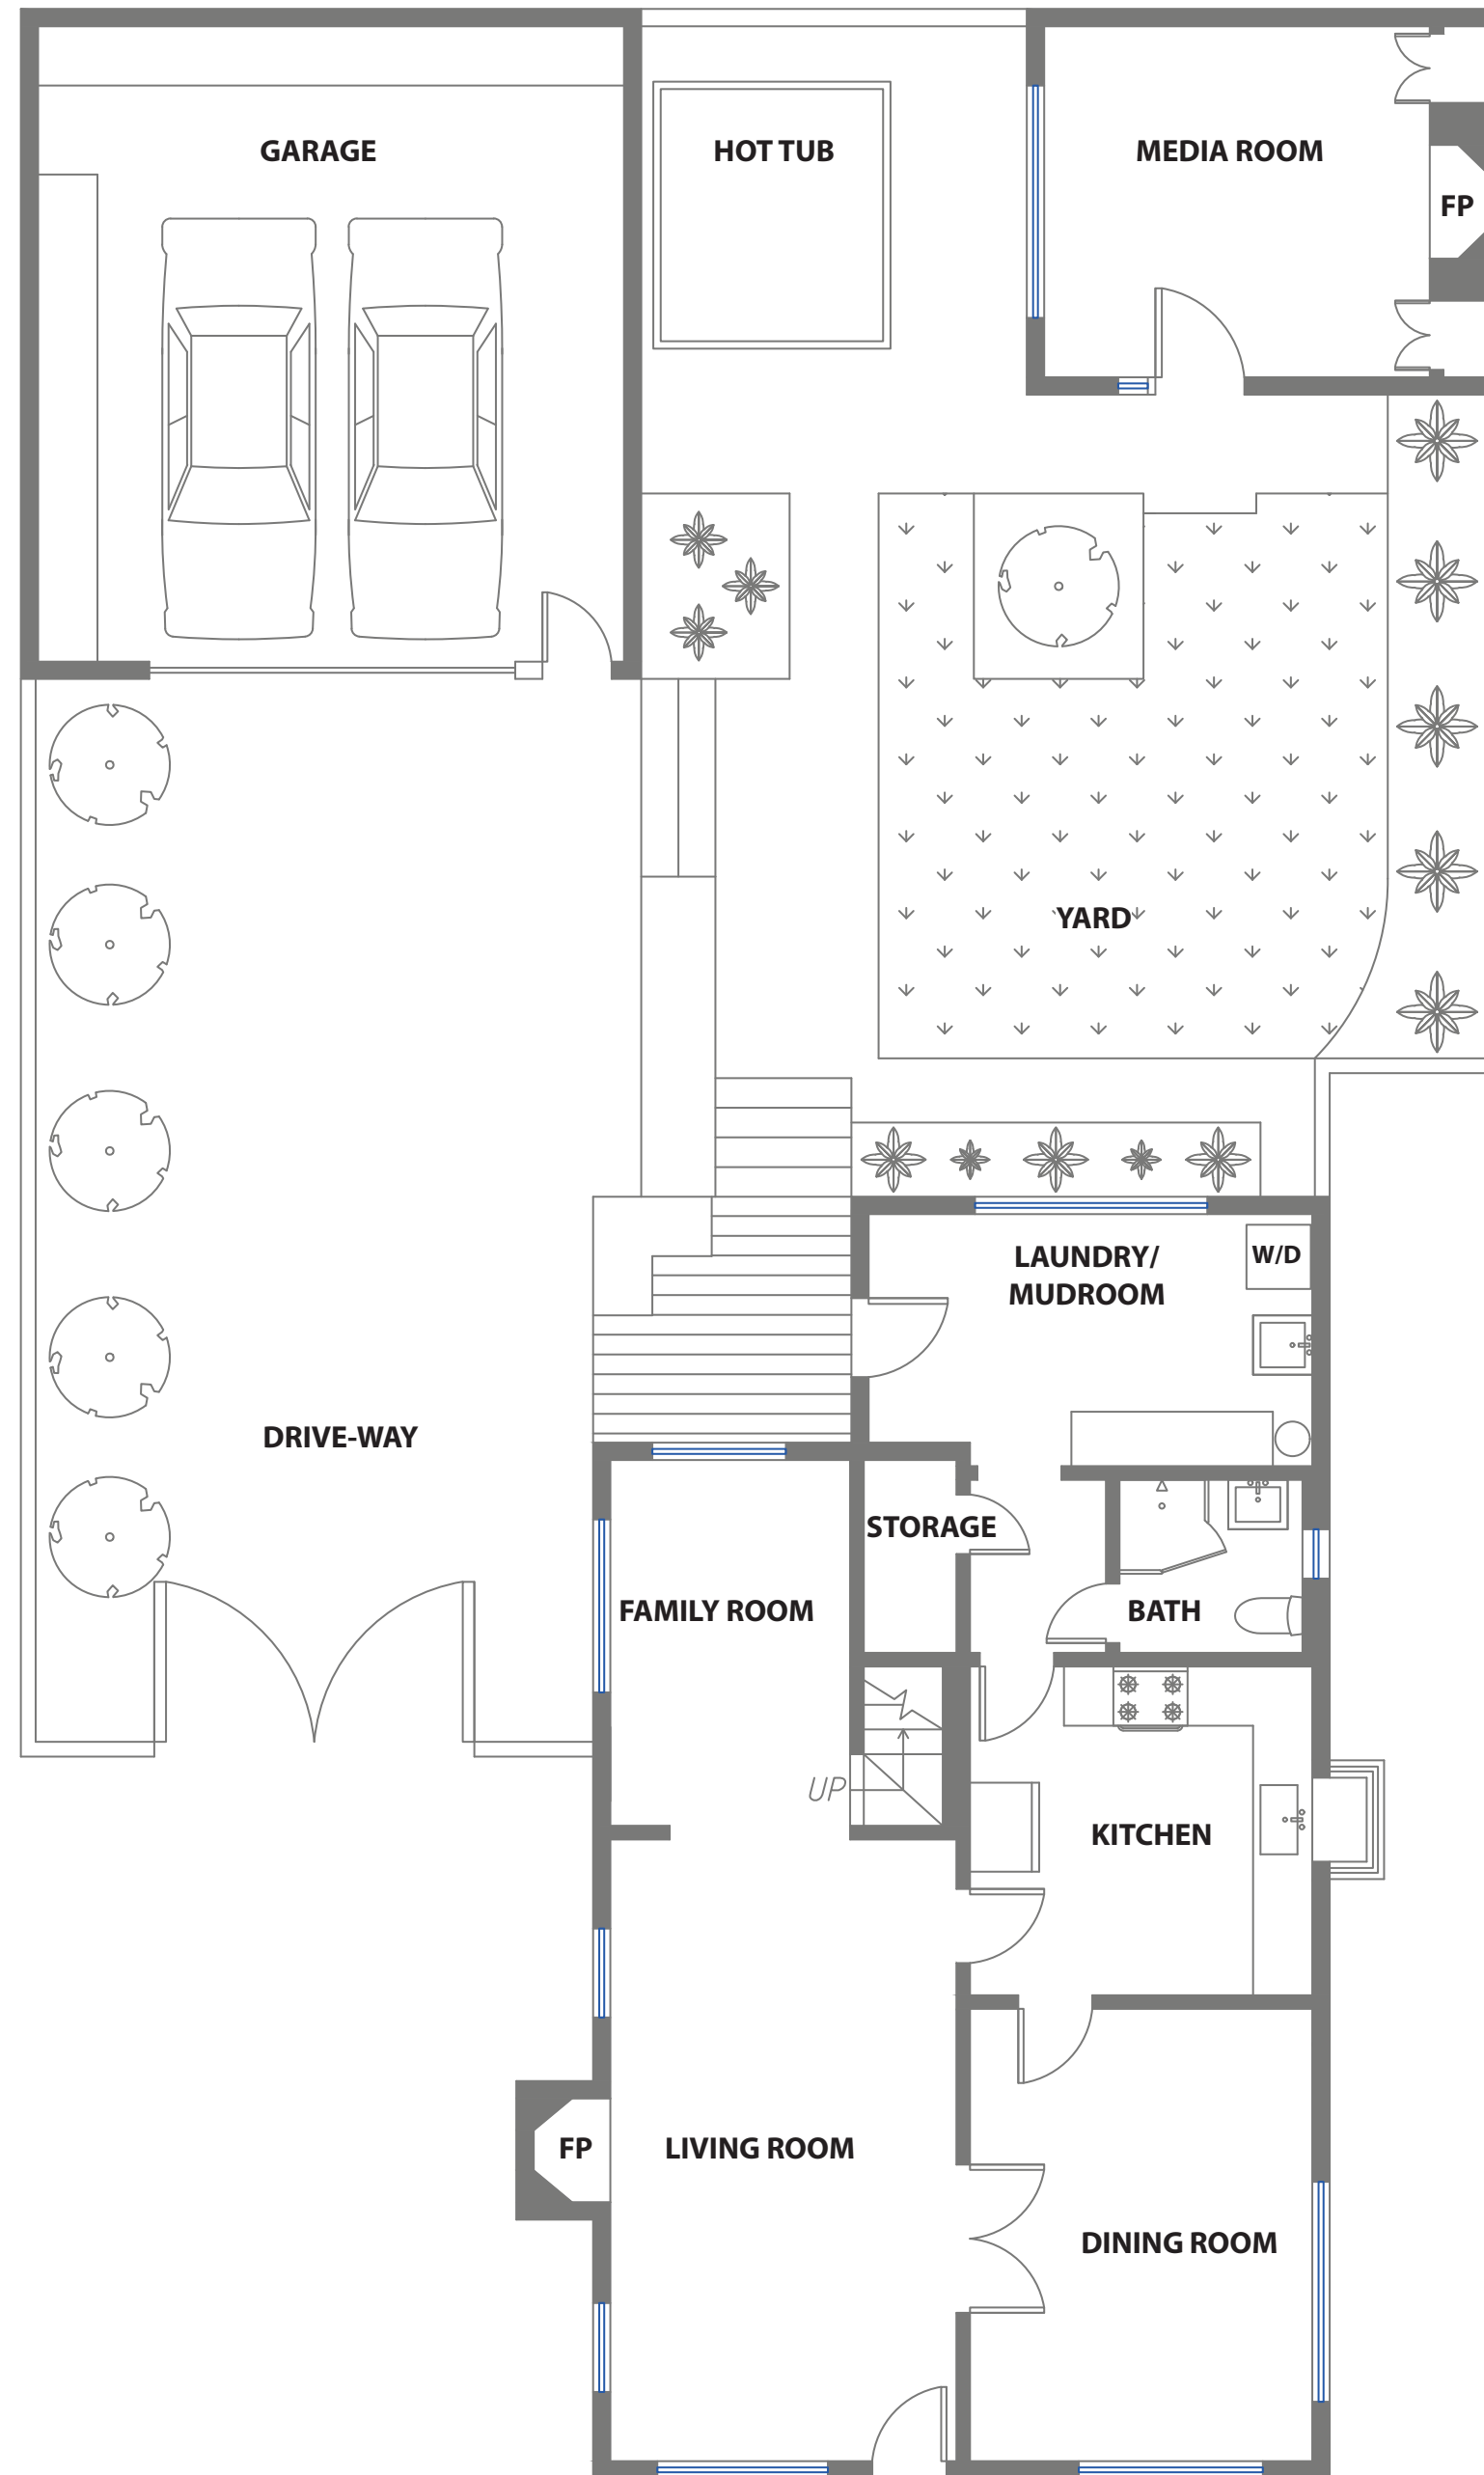

229 CYPRESS AVENUE

SAN BRUNO, CALIFORNIA

MAIN LEVEL

UPPER LEVEL

DISCLAIMER: RENDERING BY OPEN HOMES PHOTOGRAPHY.
ALL MEASUREMENTS ARE APPROXIMATE AND MAY NOT BE EXACT. DO NOT RELY ON THE ACCURACY OF
THIS FLOOR PLAN WHEN DETERMINING THE PRICE OF A PROPERTY OR MAKING DECISIONS REGARDING
BUYING OR SELLING OF PROPERTIES WITHOUT INDEPENDENT VERIFICATION.